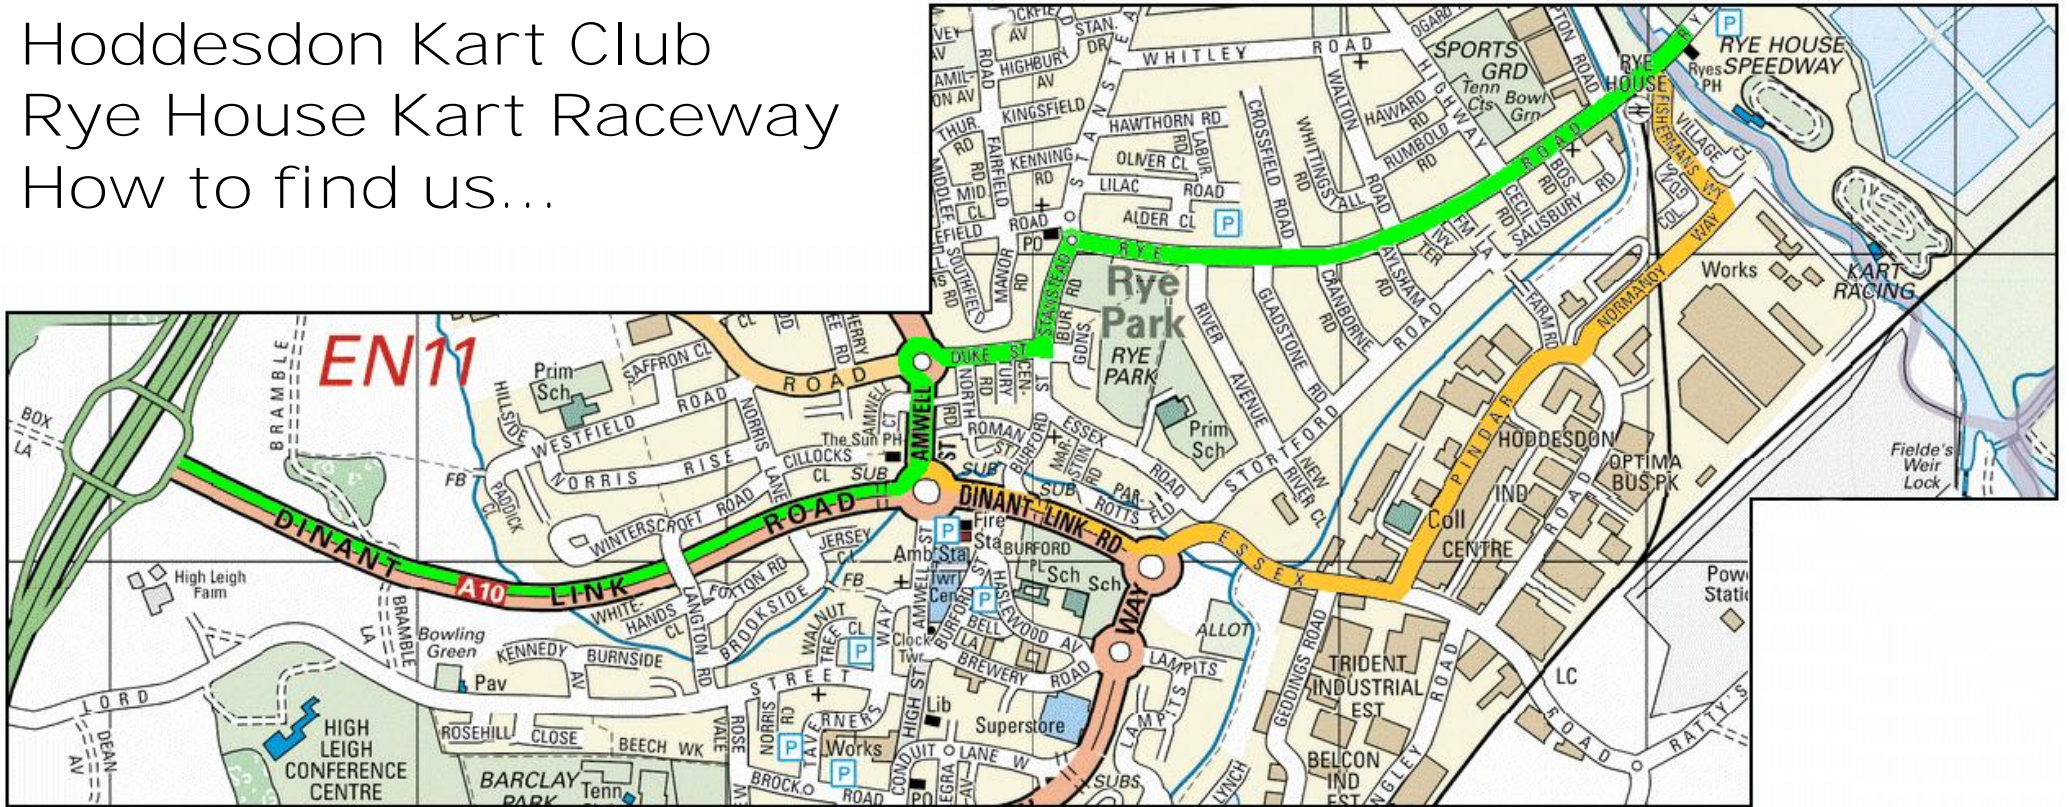

Hoddesdon Kart Club Rye House Kart Raceway How to find us...

From A10 – Green Route

Leave the A10 at the Hoddesdon turn off. Turn towards Hoddesdon at the roundabout at the top of the slip road, on to Dinant Link Road. At the next roundabout, turn left on to Amwell Street, followed by turning right at the next roundabout on to Duke Street. At the T-junction turn left on to Stanstead Road. At the mini roundabout turn right on to Rye Road and proceed along this road and over the Railway Bridge by Rye House Station and bridge for the River Lee Navigation. Go past the Rye House Pub and turn right into the track entrance.

Alternative Route – Orange Route

Follow the Green Route from the A10 to the roundabout. At the 1st roundabout take the 2nd exit (straight across) Dinant Link Road continues. At the 2nd roundabout take the 1st exit into Essex Road. After approx 500 Metres take the 1st left into Pindar Road. Take the 3rd left into Normandy Way, crossing the railway. Turn 1st left into Fishermans Way. At the T-junction by Rye House Station turn right onto Rye Road. Cross over the bridge for the River Lee Navigation. Go past the Rye House Pub and turn right into the track entrance.